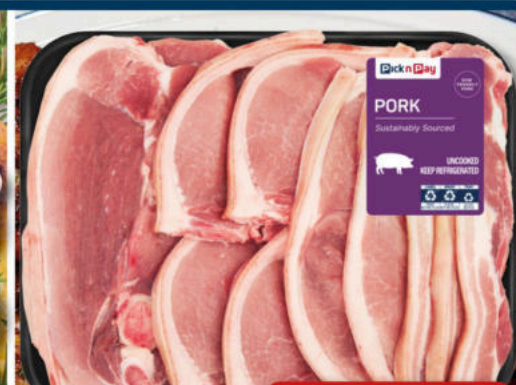

PnP Daily Fruit
Pack

24⁹⁹

PRICES VALID 22 - 28 JUNE 2026 AT PICK n PAY SUPERMARKETS

BUTCHERY

PnP Chicken Mathumbus

14⁹⁹ Per kg

PnP Whole Chicken

49⁹⁹ Per kg