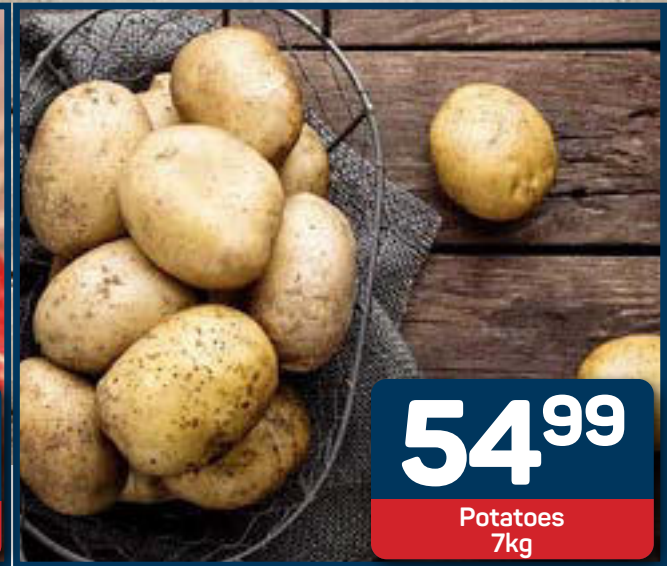

**BUY 6
22⁹⁹**

PnP Condensed
Doughnut

9⁹⁹

PnP Melting Moments
Each

AVAILABLE AT ALL PICK n PAY ESWATINI SUPERMARKETS

FRESH WINTER HARVEST

16⁹⁹
Tomatoes
1kg

54⁹⁹
Potatoes
7kg